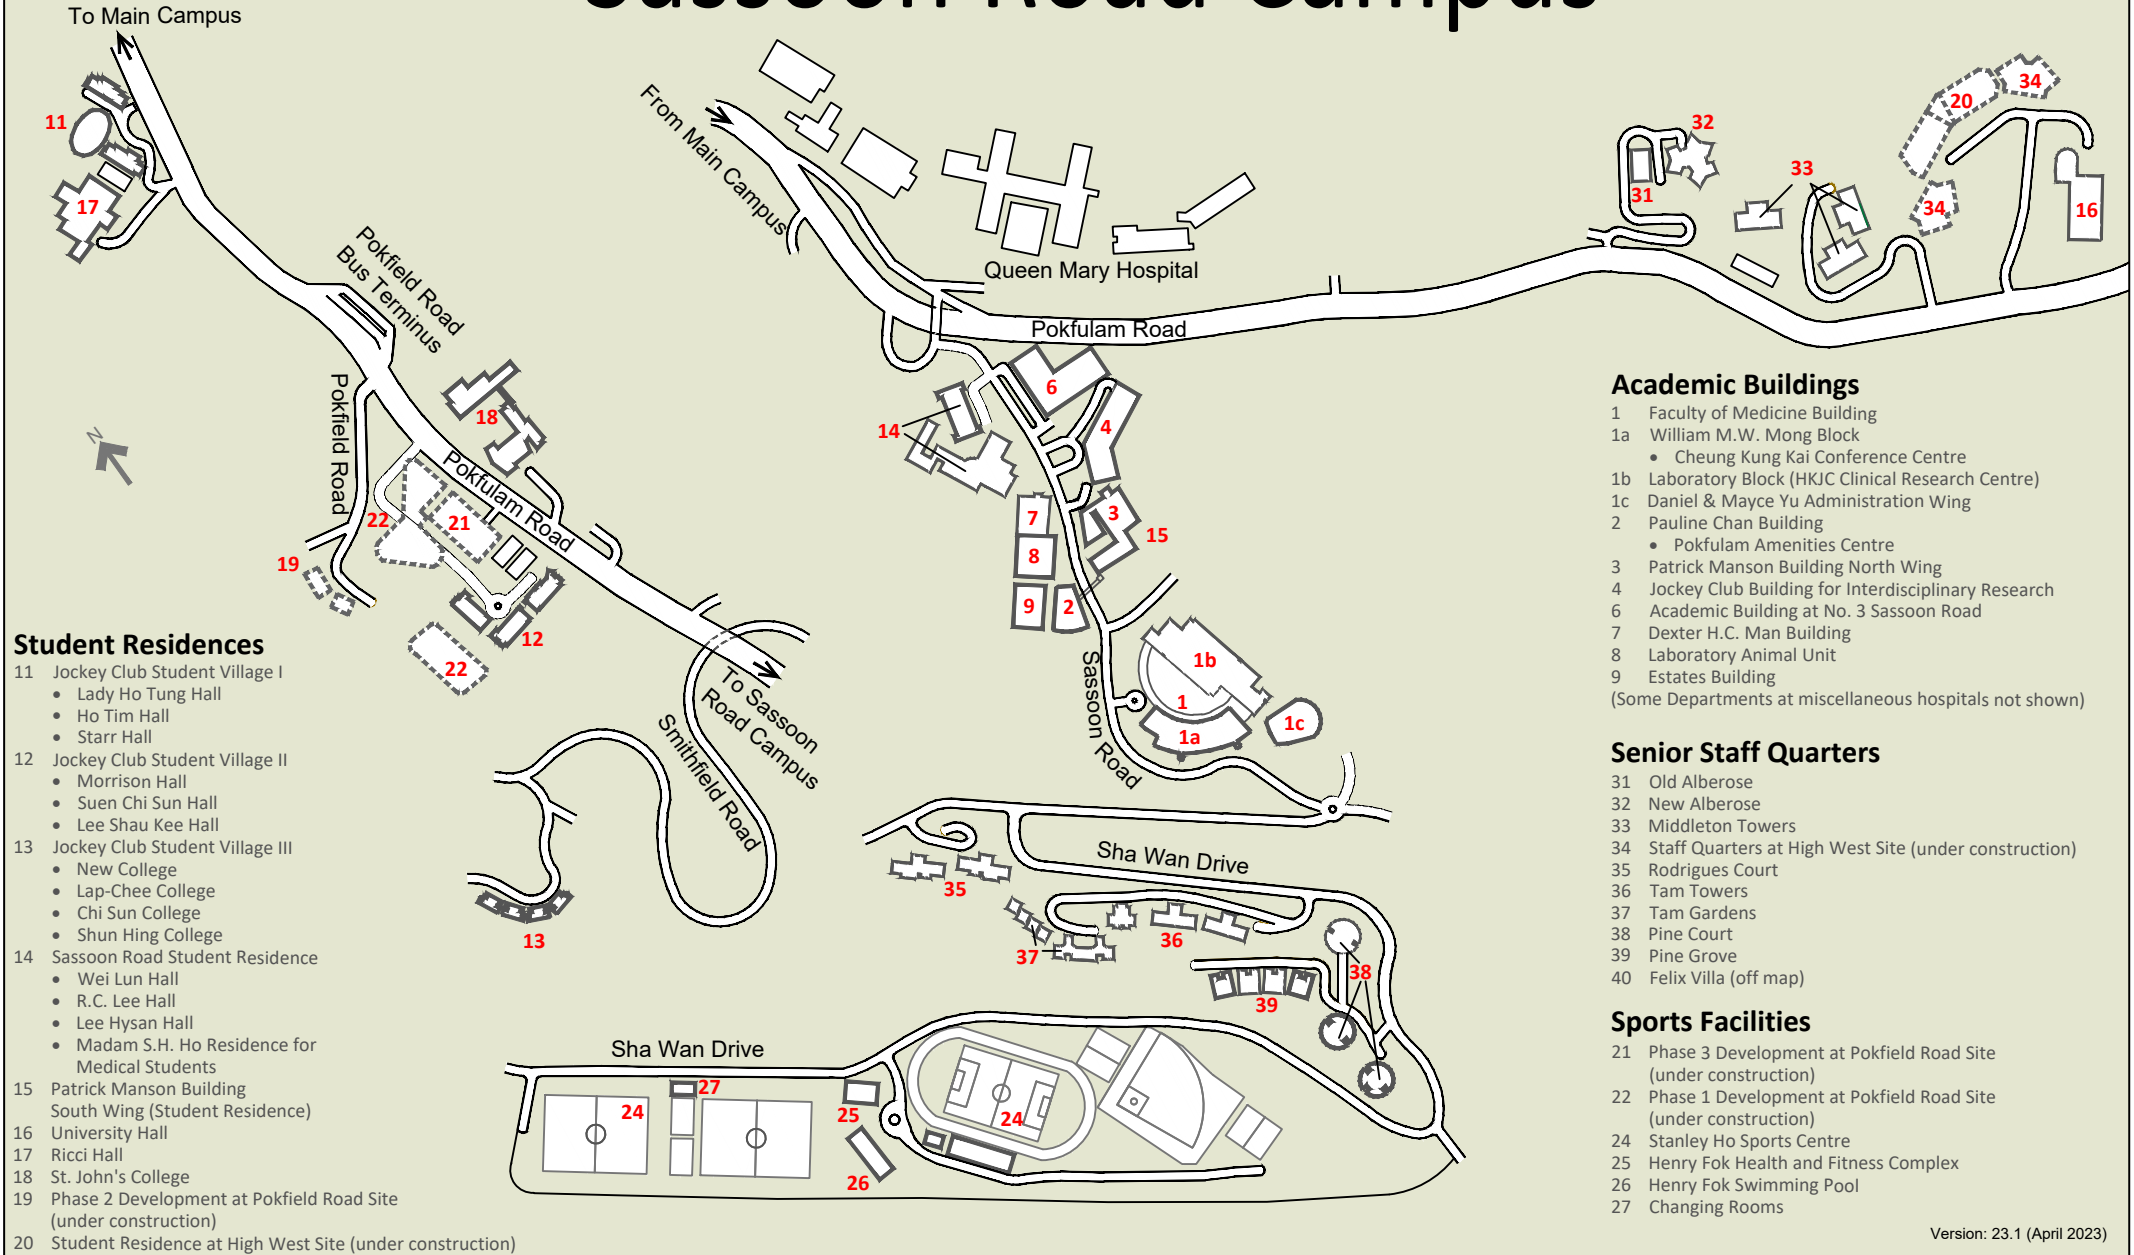

### Student Residences

- 11 Jockey Club Student Village I
  - Lady Ho Tung Hall
  - Ho Tim Hall
  - Starr Hall
- 12 Jockey Club Student Village II
  - Morrison Hall
  - Suen Chi Sun Hall
  - Lee Chau Kee Hall
- 13 Jockey Club Student Village III
  - New College
  - Lap-Chee College
  - Chi Sun College
  - Shun Hing College
- 14 Sassoon Road Student Residence
  - Wei Lun Hall
  - R.C. Lee Hall
  - Lee Hysan Hall
  - Madam S.H. Ho Residence for Medical Students
- 15 Patrick Manson Building South Wing (Student Residence)
- 16 University Hall
- 17 Ricci Hall
- 18 St. John's College
- 19 Phase 2 Development at Pokfield Road Site (under construction)
- 20 Student Residence at High West Site (under construction)

### Academic Buildings

- 1 Faculty of Medicine Building
    - 1a William M.W. Mong Block
      - Cheung Kung Kai Conference Centre
    - 1b Laboratory Block (HKJC Clinical Research Centre)
    - 1c Daniel & Mayce Yu Administration Wing
  - 2 Pauline Chan Building
    - Pokfulam Amenities Centre
  - 3 Patrick Manson Building North Wing
  - 4 Jockey Club Building for Interdisciplinary Research
  - 6 Academic Building at No. 3 Sassoon Road
  - 7 Dexter H.C. Man Building
  - 8 Laboratory Animal Unit
  - 9 Estates Building
- (Some Departments at miscellaneous hospitals not shown)

### Senior Staff Quarters

- 31 Old Alberose
- 32 New Alberose
- 33 Middleton Towers
- 34 Staff Quarters at High West Site (under construction)
- 35 Rodrigues Court
- 36 Tam Towers
- 37 Tam Gardens
- 38 Pine Court
- 39 Pine Grove
- 40 Felix Villa (off map)

### Sports Facilities

- 21 Phase 3 Development at Pokfield Road Site (under construction)
- 22 Phase 1 Development at Pokfield Road Site (under construction)
- 24 Stanley Ho Sports Centre
- 25 Henry Fok Health and Fitness Complex
- 26 Henry Fok Swimming Pool
- 27 Changing Rooms